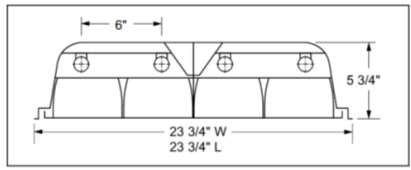

Main Technical Parameters

CRI	80+
POWER:	18W
INPUT VOLTAGE:	120/277
COLOR TEMPERATURE:	3000K, 4000K, 5000K
FIELD LUMEN OUTPUT (TYP):	1800LM
POWER FACTOR:	>.9
BEAM ANGLE:	160°